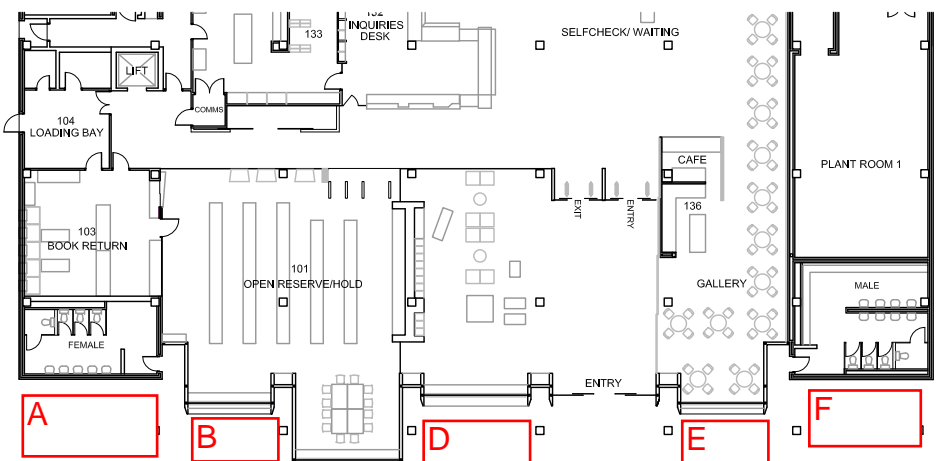

PS3 (NW1)

DW (NE1)

Library

I - Agora Floor

J - Agora Grass

Agora West

Agora Theatre

PS1 (SW1)

HU3 (SE1)

PW

PE

INFRASTRUCTURE & OPERATIONS
THE AGORA- LEVEL 1

DATE UPDATED: 09.09.2015
FILE - G:\CA - I&O\Drawings\Base\Melbourne_A-Site.dwg