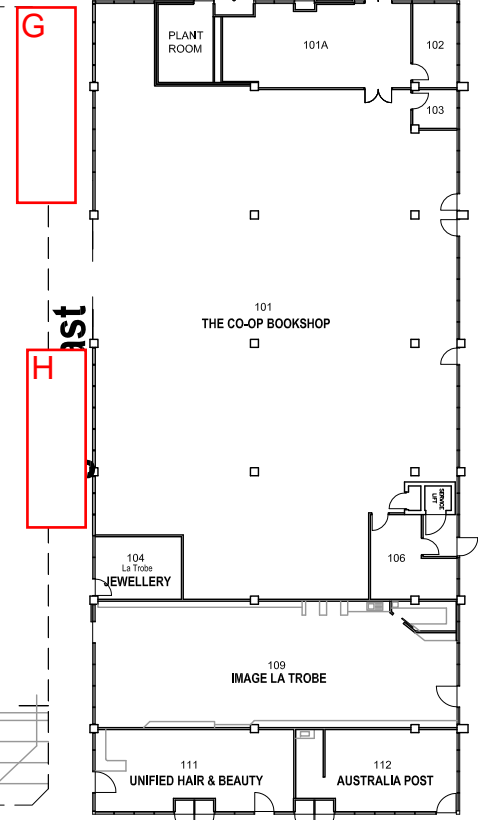

PS3 (NW1)

DW (NE1)

Library

I - Agora Floor

J - Agora Grass

Agora West

Agora Theatre

PS1 (SW1)

HU3 (SE1)

PW

PE

INFRASTRUCTURE & OPERATIONS
THE AGORA- LEVEL 1

DATE UPDATED: 09.09.2015
FILE - G:\CA - I&O\Drawings\Base\Melbourne_A-Site.dwg