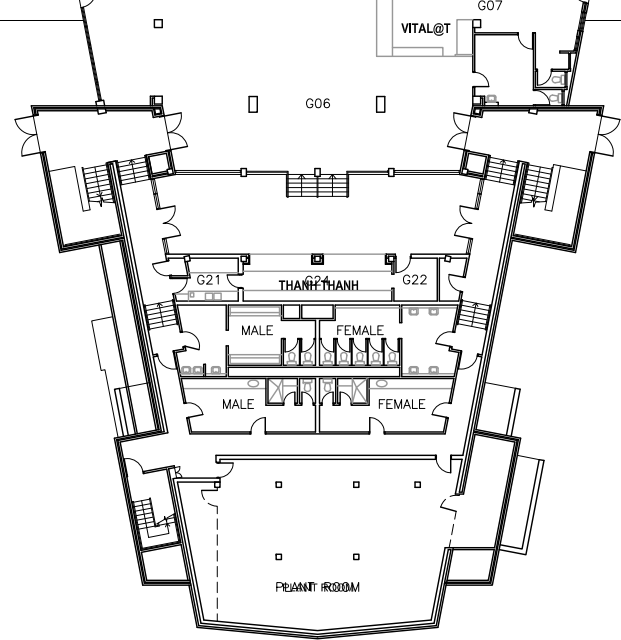

PS3 (NW1)

DW (NE1)

Library

I - Agora Floor

J - Agora Grass

Agora West

Agora Theatre

PS1 (SW1)

HU3 (SE1)

PW

PE

INFRASTRUCTURE & OPERATIONS
THE AGORA- LEVEL 1

DATE UPDATED: 09.09.2015
FILE - G:\CA - I&O\Drawings\Base\Melbourne_A-Site.dwg