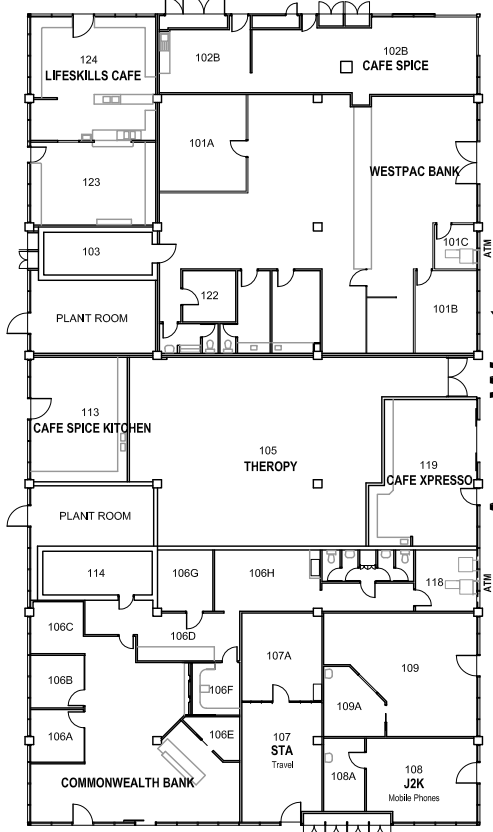

PS3 (NW1)

DW (NE1)

Library

I - Agora Floor

J - Agora Grass

Agora West

Agora Theatre

PS1 (SW1)

HU3 (SE1)

PW

PE

INFRASTRUCTURE & OPERATIONS
THE AGORA- LEVEL 1

DATE UPDATED: 09.09.2015
FILE - G:\CA - I&O\Drawings\Base\Melbourne_A-Site.dwg